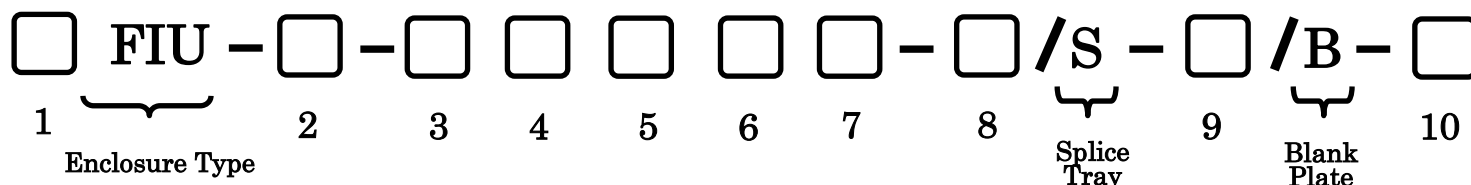

www.centuryfiberoptics.com

FIU Series

#	Category	Designator—use letters/numbers between ()																
1	Enclosure Color	Standard Color—Dove Gray/Beige (leave blank) Black—(B)																
2	Enclosure Model	Enter—(12) or (24)																
3	Number of Ports Needed	(enter quantity) - e.x. 6, 12, 24, 48, etc.																
4	Connector Type	<table border="1"> <thead> <tr> <th colspan="2">SC</th> <th colspan="2">LC</th> </tr> </thead> <tbody> <tr> <td>SC/UPC—(SC) SC/APC—(SCAPC)</td> <td>SCD/UPC—(SCD) SCD/APC—(SCDAPC)</td> <td>LCD/UPC—(LCD) LCD/APC—(LCDAPC)</td> <td>LCQ/UPC—(LCQ) LCQ/APC—(LCQAPC)</td> </tr> <tr> <th colspan="2">ST</th> <th colspan="2">FC</th> </tr> <tr> <td>ST/UPC—(ST)</td> <td>STD/UPC—(STD)</td> <td>FC/UPC—(FC)</td> <td>FC/APC—(FCAPC)</td> </tr> </tbody> </table>	SC		LC		SC/UPC—(SC) SC/APC—(SCAPC)	SCD/UPC—(SCD) SCD/APC—(SCDAPC)	LCD/UPC—(LCD) LCD/APC—(LCDAPC)	LCQ/UPC—(LCQ) LCQ/APC—(LCQAPC)	ST		FC		ST/UPC—(ST)	STD/UPC—(STD)	FC/UPC—(FC)	FC/APC—(FCAPC)
SC		LC																
SC/UPC—(SC) SC/APC—(SCAPC)	SCD/UPC—(SCD) SCD/APC—(SCDAPC)	LCD/UPC—(LCD) LCD/APC—(LCDAPC)	LCQ/UPC—(LCQ) LCQ/APC—(LCQAPC)															
ST		FC																
ST/UPC—(ST)	STD/UPC—(STD)	FC/UPC—(FC)	FC/APC—(FCAPC)															
5	Mode	Singlemode—(LS) [APC polish—leave blank] Multimode 62.5—(LM) Multimode OM3/4—(LMA)																
6	Number of Ports Loaded	(enter quantity) - e.x. 6, 12, 24, 48, etc.																
7	Option—Pigtail Installed	Pigtail(s) Installed—(P) Pigtail(s) Not Installed—(leave blank)																
8	Number of 7" Splice Trays	(enter quantity)																
9	Number of Blank Adapter Plates	(enter quantity)																
10	Optional Lock	Key Lock Installed—(L) Key Lock Not Installed—(leave blank)																