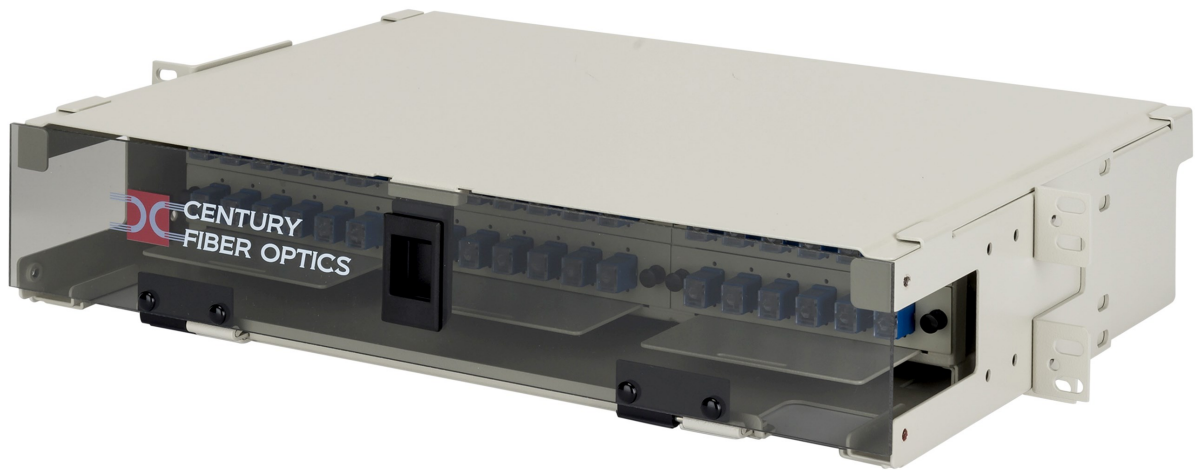

2U RACK MOUNT ENCLOSURE

Material	Finish	Dimension	Weight (empty)
16 GA CRS	Dove Grey or Black	3.5"H x 17"W x 12"D	14lbs

Version	Max Adapter Plates	Max Splice Trays	Splice Tray Size
Splice (S)	0	4	8.75"
Splice and Term (S/TM)	6	4	8.75"
Termination (TM)	6	0	-