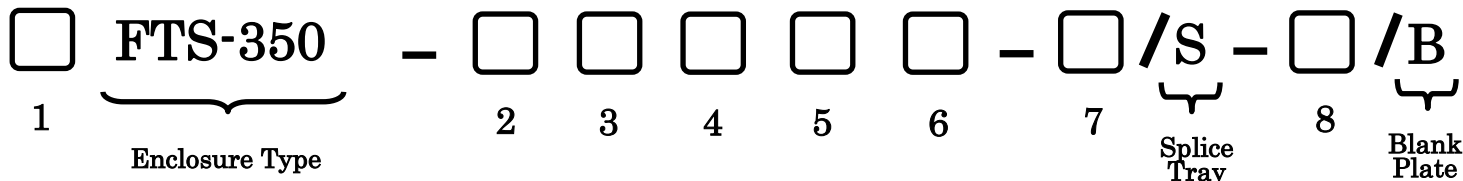

www.centuryfiberoptics.com

2U Rack Mount Enclosure—FTS-350

#	Category	Designator—use letters/numbers between ()																
1	Enclosure Color	Standard Color—Dove Gray/Beige (leave blank) Black—(B)																
2	Number of Ports Needed	(enter quantity) - e.x. 6, 12, 24, 48, etc.																
3	Connector Type	<table border="1"> <thead> <tr> <th colspan="2">SC</th> <th colspan="2">LC</th> </tr> </thead> <tbody> <tr> <td>SC/UPC—(SC) SC/APC—(SCAPC)</td> <td>SCD/UPC—(SCD) SCD/APC—(SCDAPC)</td> <td>LCD/UPC—(LCD) LCD/APC—(LCDAPC)</td> <td>LCQ/UPC—(LCQ) LCQ/APC—(LCQAPC)</td> </tr> <tr> <th colspan="2">ST</th> <th colspan="2">FC</th> </tr> <tr> <td>ST/UPC—(ST)</td> <td>STD/UPC—(STD)</td> <td>FC/UPC—(FC)</td> <td>FC/APC—(FCAPC)</td> </tr> </tbody> </table>	SC		LC		SC/UPC—(SC) SC/APC—(SCAPC)	SCD/UPC—(SCD) SCD/APC—(SCDAPC)	LCD/UPC—(LCD) LCD/APC—(LCDAPC)	LCQ/UPC—(LCQ) LCQ/APC—(LCQAPC)	ST		FC		ST/UPC—(ST)	STD/UPC—(STD)	FC/UPC—(FC)	FC/APC—(FCAPC)
SC		LC																
SC/UPC—(SC) SC/APC—(SCAPC)	SCD/UPC—(SCD) SCD/APC—(SCDAPC)	LCD/UPC—(LCD) LCD/APC—(LCDAPC)	LCQ/UPC—(LCQ) LCQ/APC—(LCQAPC)															
ST		FC																
ST/UPC—(ST)	STD/UPC—(STD)	FC/UPC—(FC)	FC/APC—(FCAPC)															
4	Mode	Singlemode—(LS) [APC polish—leave blank] Multimode 62.5—(LM) Multimode OM3/4—(LMA)																
5	Number of Ports Loaded	(enter quantity) - e.x. 6, 12, 24, 48, etc.																
6	Option—Pigtail Installed	Tight-Buffered Pigtail(s) Installed—(P) Ribbon Pigtail(s) Installed—(RP) Pigtail(s) Not Installed—(leave blank)																
7	Number of 8.75” Splice Trays	Fusion splice tray, 12F—(enter quantity) Fusion splice tray, 24F—(enter quantity + “24” before the “S”) Ribbon splice tray—(enter quantity + “R” before the “S”)																
8	Number of Blank Adapter Plates	(enter quantity)																