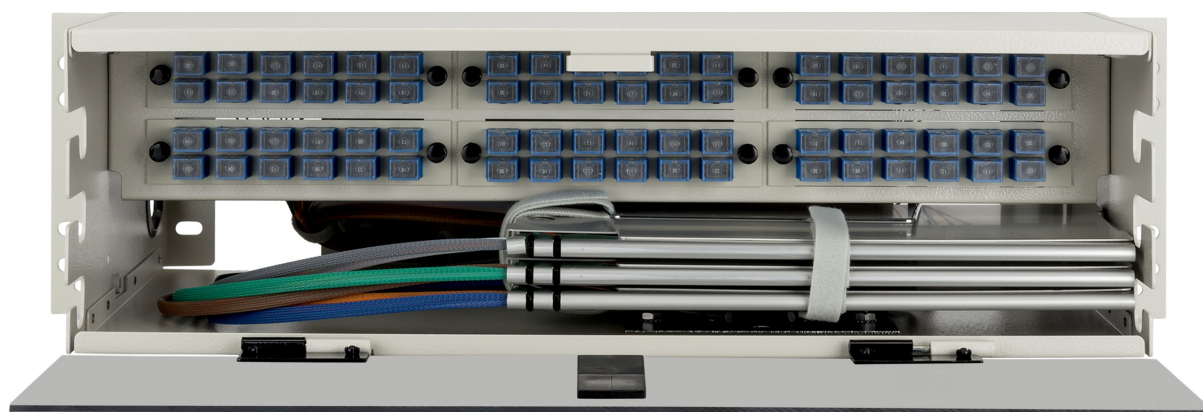

FTS-525

3U RACK MOUNT ENCLOSURE

FIELD READY - FACTORY DIRECT

A Division of Century-Tywood Manufacturing Co., Inc.

79 Lowland Street • Holliston MA, 01746

T: 508.429.2342 • F: 508.429.5693

sales@centuryfiberoptics.com

www.centuryfiberoptics.com

Material	Finish	Dimension	Weight (empty)
16 GA CRS	Dove Grey or Black	5.25"H x 17"W x 12"D	15lbs

Version	Max Adapter Plates	Max Splice Trays	Splice Tray Size
Splice (S)	0	8*	10" or 10" 0.5" Deep
Splice and Term (S/TM)	6	3*	10" or 10" 0.5" Deep
Termination (TM)	12	0	-

*0.5" deep tray maximum is half that of the standard 10" tray

All adapter plates, pigtails, splice trays and other accessories are sold separately