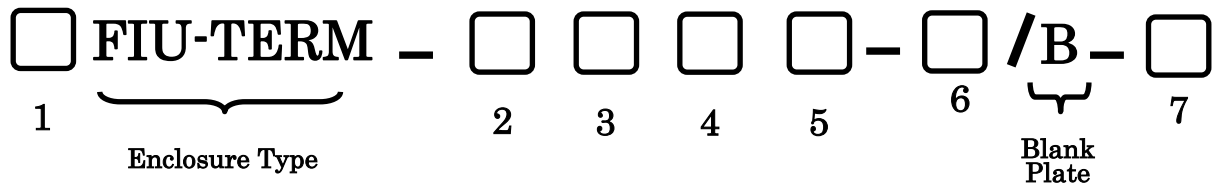

www.centuryfiberoptics.com

FIU-TERM

#	Category	Designator—use letters/numbers between ()																
1	Enclosure Color	Standard Color—Dove Gray/Beige (leave blank) Black—(B)																
2	Number of Ports Needed	(enter quantity) - e.x. 6, 12, 24, 48, etc.																
3	Connector Type	<table border="1" style="width: 100%; text-align: center;"> <thead> <tr> <th colspan="2">SC</th> <th colspan="2">LC</th> </tr> </thead> <tbody> <tr> <td>SC/UPC—(SC) SC/APC—(SCAPC)</td> <td>SCD/UPC—(SCD) SCD/APC—(SCDAPC)</td> <td>LCD/UPC—(LCD) LCD/APC—(LCDAPC)</td> <td>LCQ/UPC—(LCQ) LCQ/APC—(LCQAPC)</td> </tr> <tr> <th colspan="2">ST</th> <th colspan="2">FC</th> </tr> <tr> <td>ST/UPC—(ST)</td> <td>STD/UPC—(STD)</td> <td>FC/UPC—(FC)</td> <td>FC/APC—(FCAPC)</td> </tr> </tbody> </table>	SC		LC		SC/UPC—(SC) SC/APC—(SCAPC)	SCD/UPC—(SCD) SCD/APC—(SCDAPC)	LCD/UPC—(LCD) LCD/APC—(LCDAPC)	LCQ/UPC—(LCQ) LCQ/APC—(LCQAPC)	ST		FC		ST/UPC—(ST)	STD/UPC—(STD)	FC/UPC—(FC)	FC/APC—(FCAPC)
SC		LC																
SC/UPC—(SC) SC/APC—(SCAPC)	SCD/UPC—(SCD) SCD/APC—(SCDAPC)	LCD/UPC—(LCD) LCD/APC—(LCDAPC)	LCQ/UPC—(LCQ) LCQ/APC—(LCQAPC)															
ST		FC																
ST/UPC—(ST)	STD/UPC—(STD)	FC/UPC—(FC)	FC/APC—(FCAPC)															
4	Mode	Singlemode—(LS) [APC polish—leave blank] Multimode 62.5—(LM) Multimode OM3/4—(LMA)																
5	Number of Ports Loaded	(enter quantity) - e.x. 6, 12, 24, 48, etc.																
6	Number of Blank Adapter Plates	(enter quantity)																
7	Optional—Key Lock	Key Lock Installed—(L) No Key Lock Installed—(leave blank)																