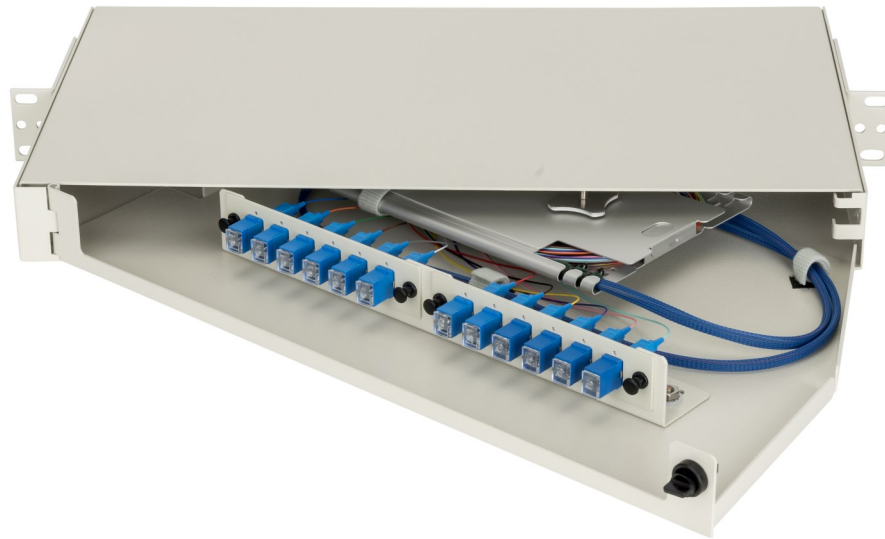

1U RACK MOUNT ENCLOSURE

Material	Finish	Dimension	Weight (empty)
16 GA CRS	Dove Grey or Black	1.75"H x 17"W x 11"D	12lbs

Version	Max Adapter Plates	Max Splice Trays	Splice Tray Size
Splice (S)	0	2	7"
Splice and Term (S/TM)	2	2	7"
Termination (TM)	2	0	-

All adapter plates, pigtailed, splice trays and other accessories are sold separately