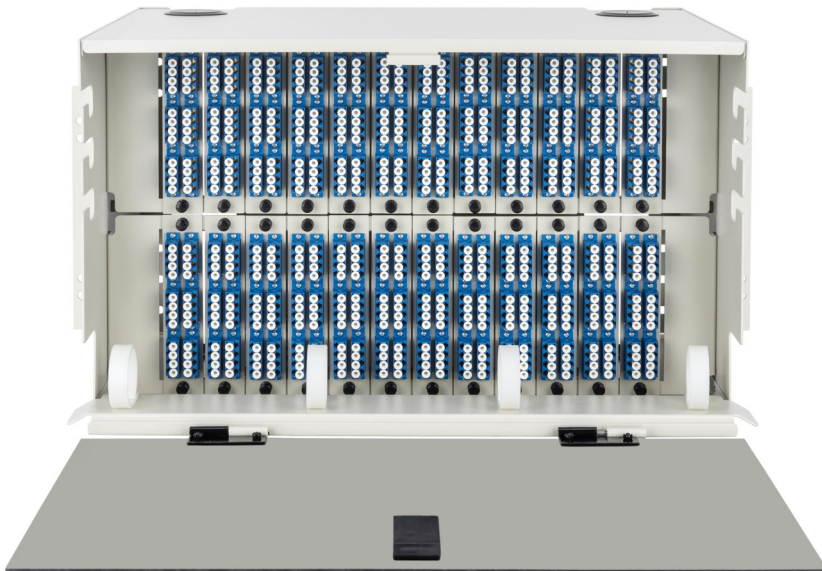

## 6U RACK MOUNT TERMINATION ENCLOSURE

Material	Finish	Dimension	Weight (empty)
16 GA CRS	Dove Grey or Black	10.5"H x 17"W x 12"D	19lbs