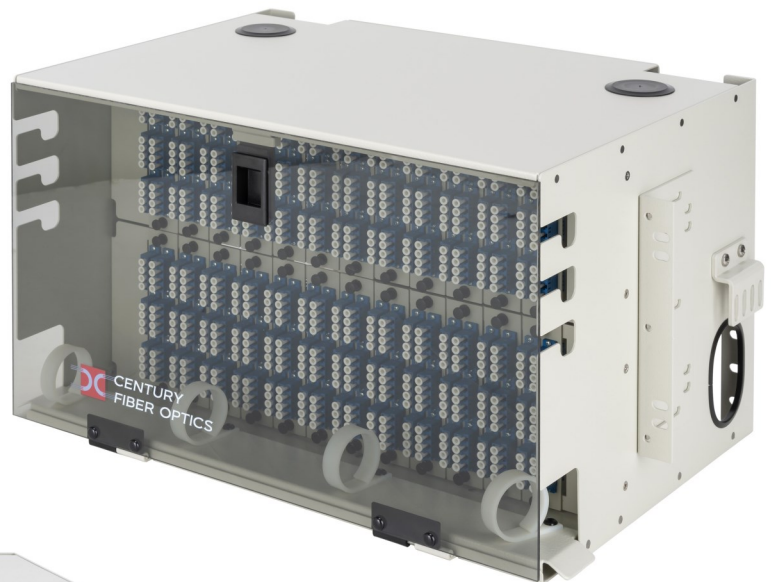

## 6U RACK MOUNT TERMINATION ENCLOSURE

Material	Finish	Dimension	Weight (empty)
16 GA CRS	Dove Grey or Black	10.5"H x 17"W x 12"D	19lbs