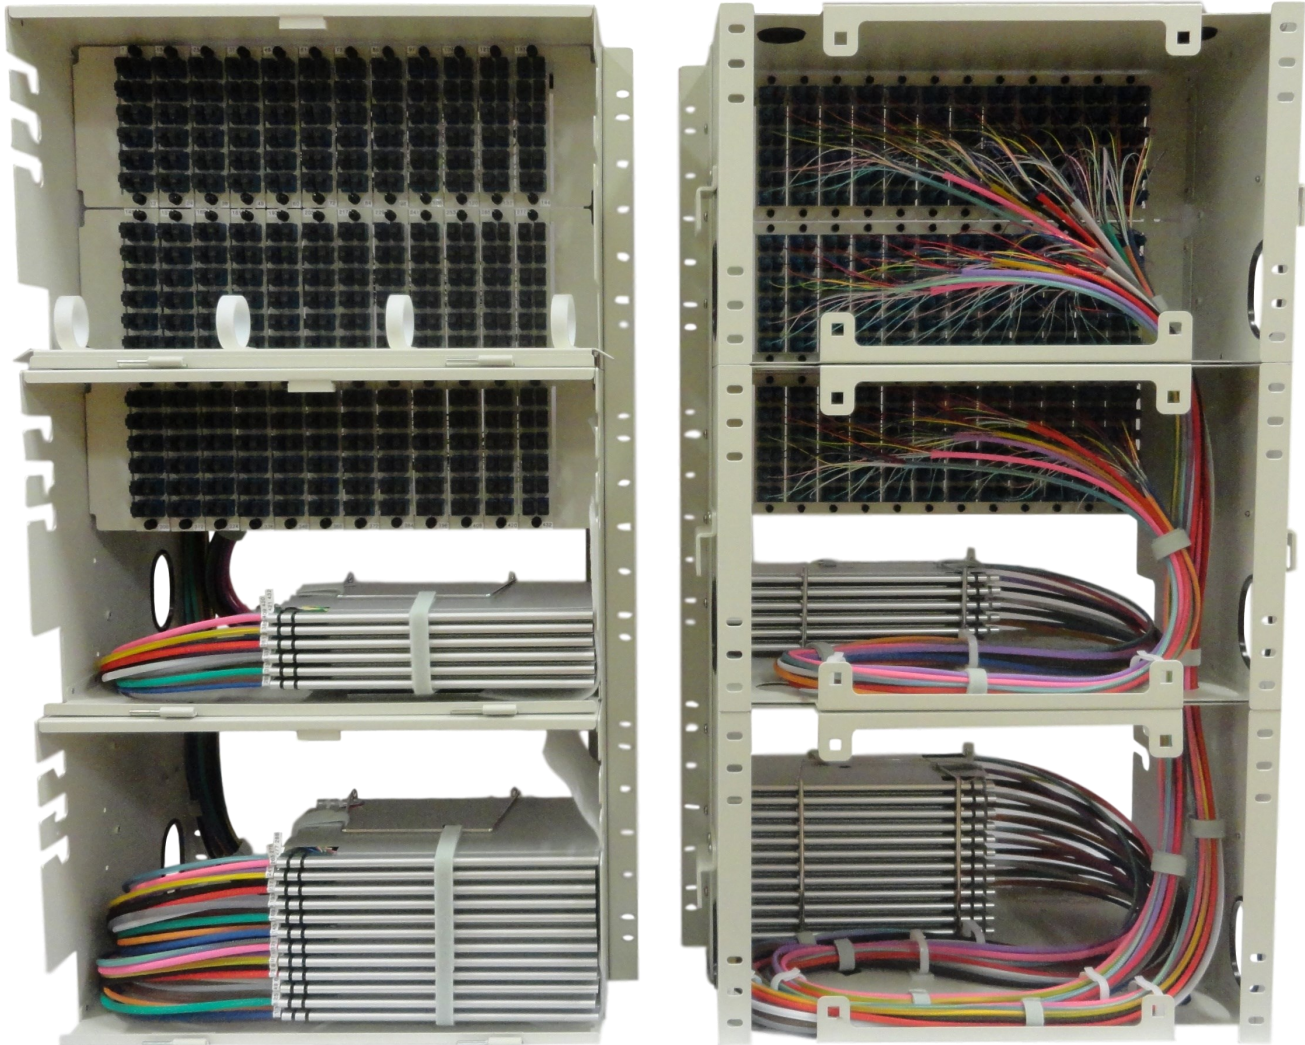

FTS-315

18U RACK MOUNT S/TM ENCLOSURE

Shown—FTS-315-432SCLS432P-18/24S

Images enlarged to show detail.

FTS-105			
Version	Termination (TM)	Splice and Term (S/TM)	Splice (S)
Material	16 GA CRS	16 GA CRS	16 GA CRS
Finish	Dove Grey or Black	Dove Grey or Black	Dove Grey or Black
Dimension	10.5"H x 17"W x 12"D	10.5"H x 17"W x 12"D	10.5"H x 17"W x 12"D
Weight (empty)	19lbs	19lbs	19lbs
Max Adapter Plates	24	12	0
Max Splice Trays	0	6	12

All adapter plates, pigtails, splice trays and other accessories are sold separately

FIELD READY - FACTORY DIRECT

A Division of Century-Tywood Manufacturing Co., Inc.

79 Lowland Street • Holliston MA, 01746 • T: 508.429.2342 • F: 508.429.5693