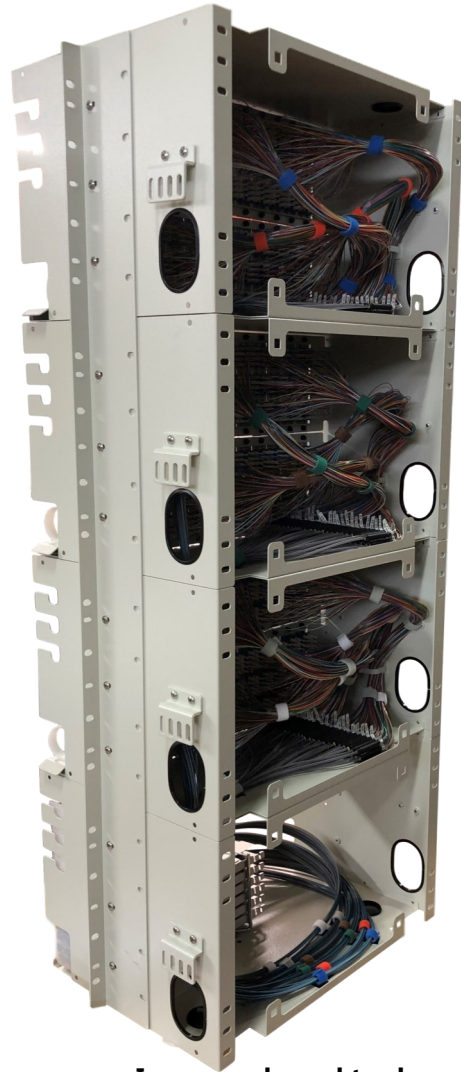

FTS-420

24U RACK MOUNT ENCLOSURE

SHOWN— FTS-420-1728LCQLS1728RP-6/RDS

Images enlarged to show detail

FTS-105			
Version	Termination (TM)	Splice and Term (S/TM)	Splice (S)
Material	16 GA CRS	16 GA CRS	16 GA CRS
Finish	Dove Grey or Black	Dove Grey or Black	Dove Grey or Black
Dimension	10.5"H x 17"W x 12"D	10.5"H x 17"W x 12"D	10.5"H x 17"W x 12"D
Weight (empty)	19lbs	19lbs	19lbs
Max Adapter Plates	24	12	0
Max Splice Trays	0	6	12

All adapter plates, pigtails, splice trays and other accessories are sold separately

FIELD READY - FACTORY DIRECT

A Division of Century-Tywood Manufacturing Co., Inc.

79 Lowland Street • Holliston MA, 01746 • T: 508.429.2342 • F: 508.429.5693