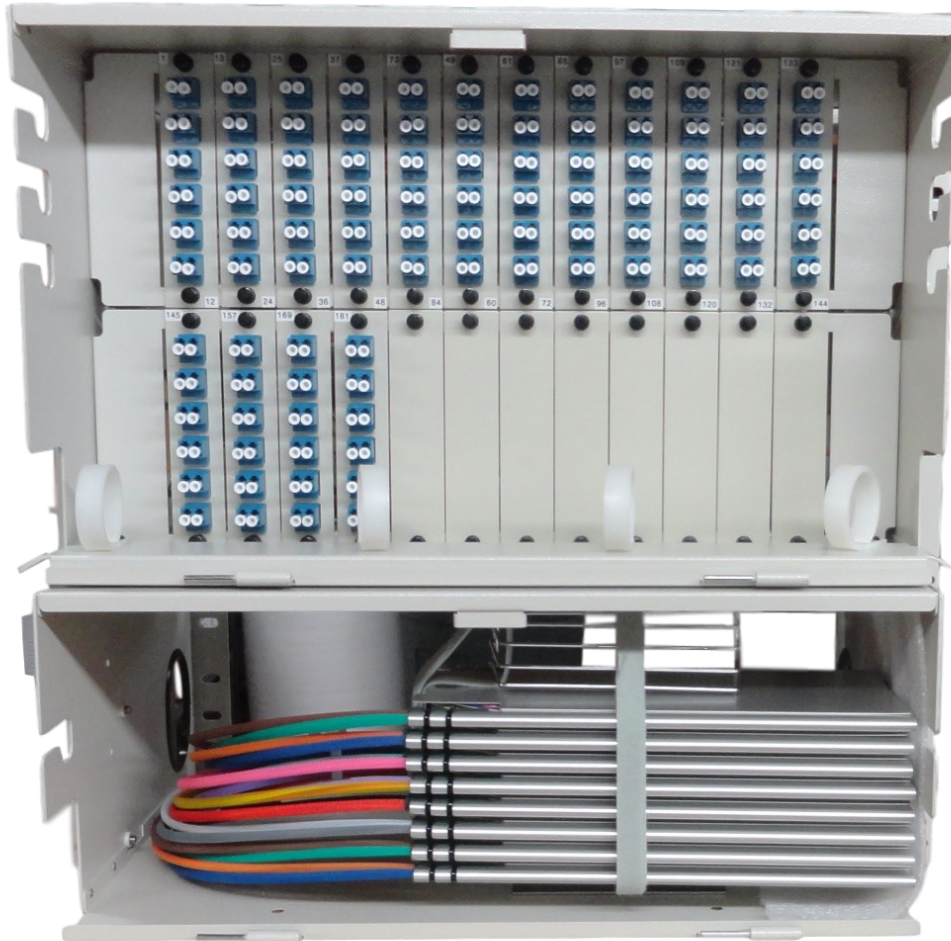

FTS-805

10U RACK MOUNT S/TM ENCLOSURE

Shown: FTS-805-192LCDLS192P-8/24S

TOP 6U—TM

Image enlarged to show detail

BOTTOM 4U—S

FTS-105	
Version	Termination (TM)
Material	16 GA CRS
Finish	Dove Grey or Black
Dimension	10.5"H x 17"W x 12"D
Weight (empty)	19lbs
Max Adapter Plates	24
Max Splice Trays	0

FTS-700	
Version	Splice (S)
Material	16 GA CRS
Finish	Dove Grey or Black
Dimension	7"H x 17"W x 12"D
Weight (empty)	16lbs
Max Adapter Plates	0
Max Splice Trays	12

All adapter plates, pigtails, splice trays and other ac-