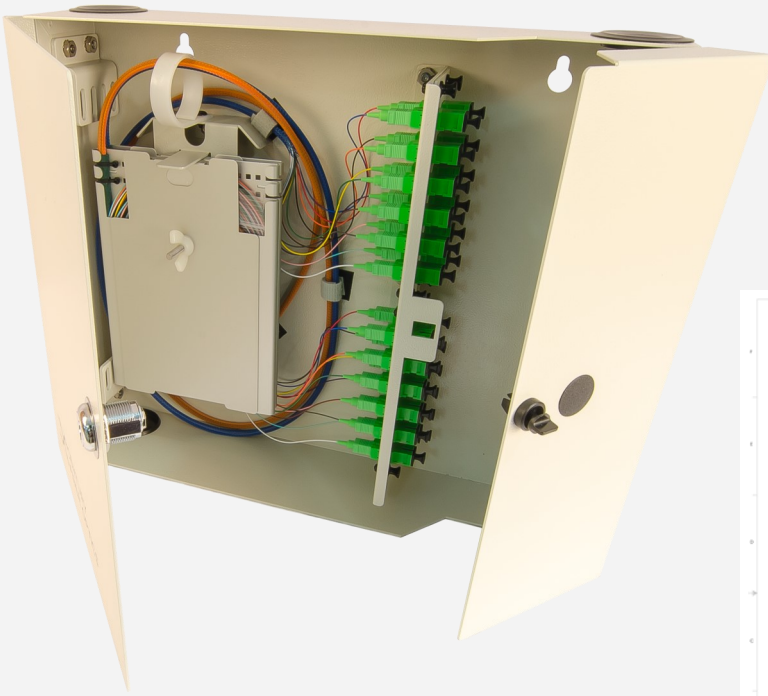

# FCL-24

## WALL MOUNT ENCLOSURE

FCL-24			
<b>Version</b>	Splice (S)	Splice and Term (S/TM)	Termination (TM)
<b>Material</b>	16 GA CRS	16 GA CRS	16 GA CRS
<b>Finish</b>	Dove Grey or Black	Dove Grey or Black	Dove Grey or Black
<b>Dimension</b>	14"L x 12"W x 3.29"D	14"L x 12"W x 3.29"D	14"L x 12"W x 3.29"D
<b>Weight (empty)</b>	12lbs	12lbs	12lbs
<b>Cable Entry Holes</b>	1.5" dia.—(2) Top and (2) Bottom		
<b>Max Adapter Plates</b>	0	4	4
<b>Max Splice Trays</b>	4	4	0