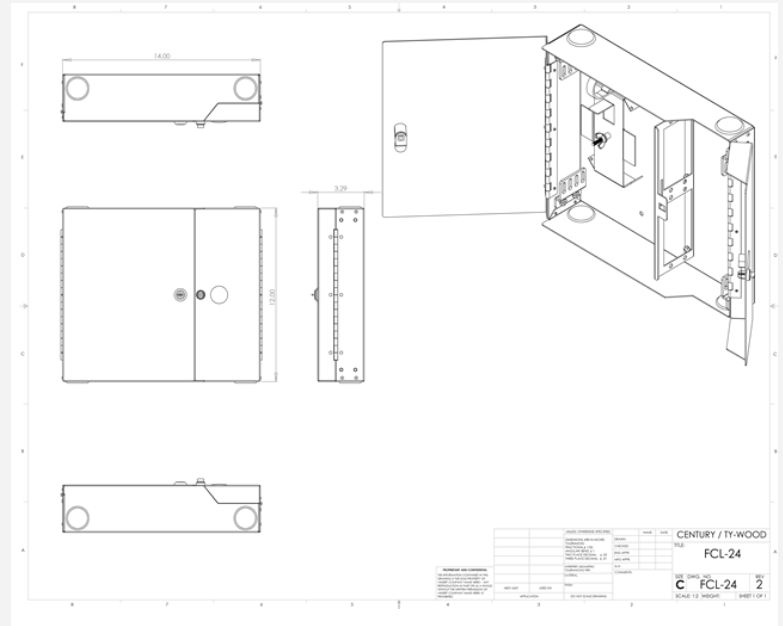

## WALL MOUNT ENCLOSURE

FCL-24			
<b>Version</b>	Splice (S)	Splice and Term (S/TM)	Termination (TM)
<b>Material</b>	16 GA CRS	16 GA CRS	16 GA CRS
<b>Finish</b>	Dove Grey or Black	Dove Grey or Black	Dove Grey or Black
<b>Dimension</b>	14"L x 12"W x 3.29"D	14"L x 12"W x 3.29"D	14"L x 12"W x 3.29"D
<b>Weight (empty)</b>	12lbs	12lbs	12lbs
<b>Cable Entry Holes</b>	1.5" dia.—(2) Top and (2) Bottom		
<b>Max Adapter Plates</b>	0	4	4
<b>Max Splice Trays</b>	4	4	0