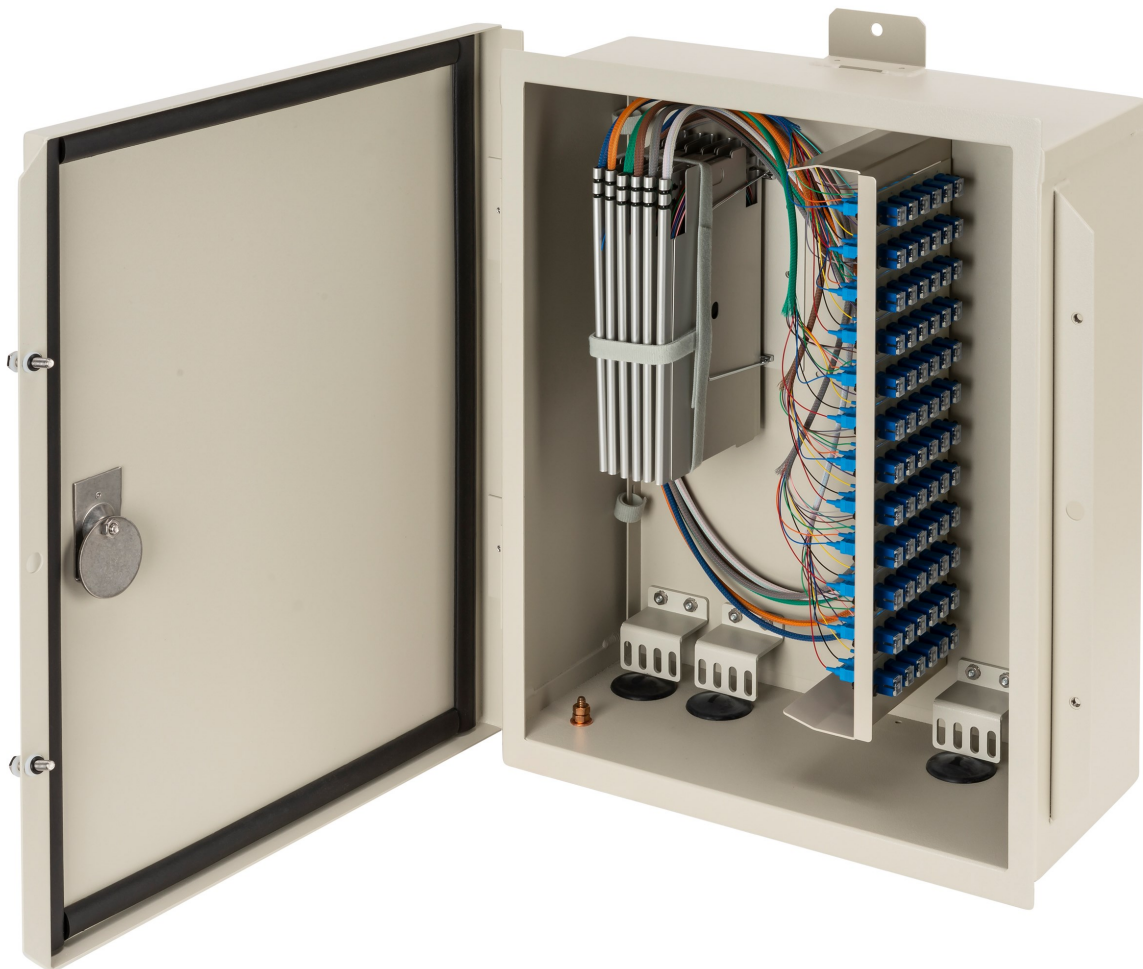

OSP WALL MOUNT ENCLOSURE

NEMA 4X DESIGN

Material	Finish	Dimension	Weight (empty)
11 GA Aluminum	Beige Environmental Polyester Powdercoat	22"LH x 17.1"W x 7.1"D	20lbs
(4) 1 5/8" diameter cable entry holes at bottom of unit			

Version	Max Adapter Plates	Max Splice Trays	Splice Tray Size
Splice (S)	0	12	8.75"
Splice and Term (S/TM)	12	6	8.75"
Termination (TM)	12	0	-

All adapter plates, pigtails, splice trays and other accessories are sold separately