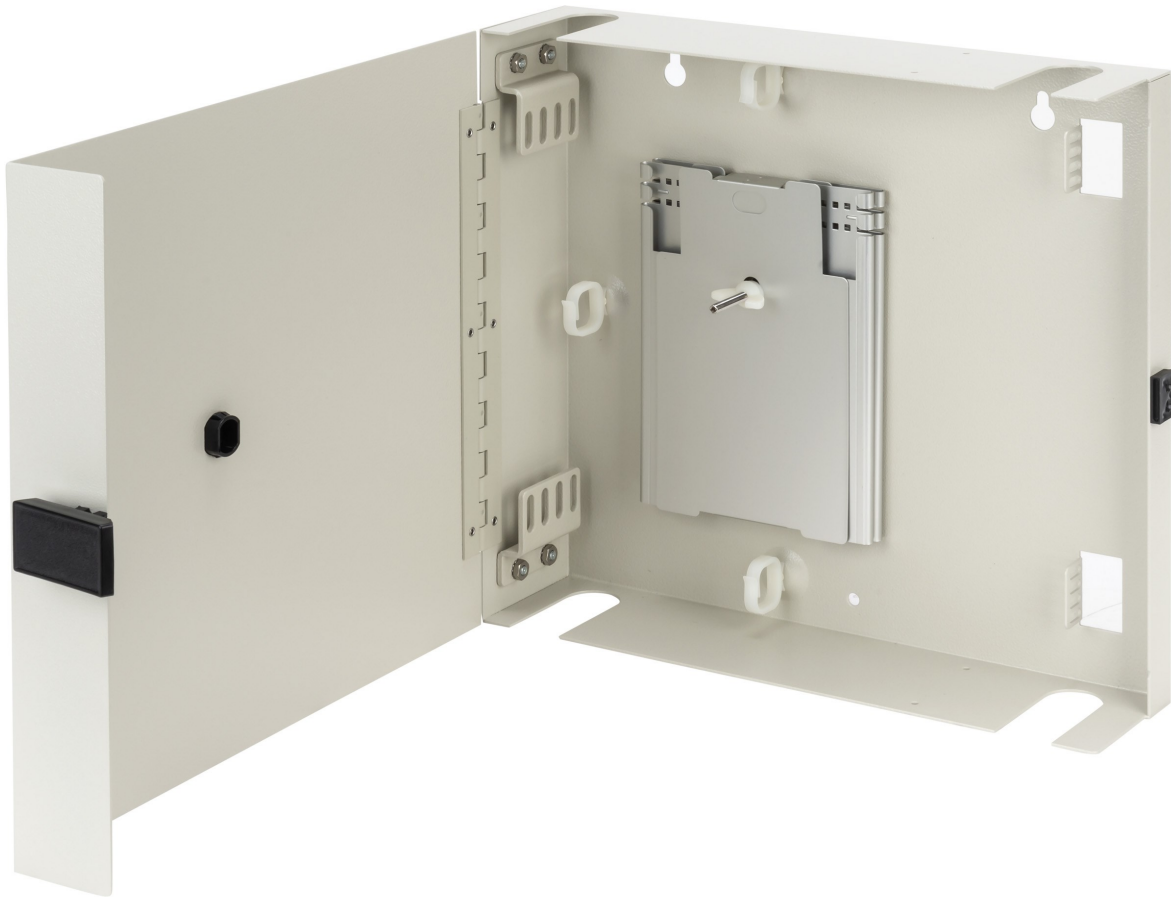

RING CUT SPLICE ONLY WALL MOUNT ENCLOSURE

Material	Finish	Dimension	Weight (empty)
16 GA CRS	Dove Gray	13"L x 12"W x 3.09"D	10lbs
(4) Ring Cut Cable Slots—1"W x 3"D			

Version	Max Adapter Plates	Max Splice Trays	Splice Tray Size
Splice (S)	0	6	7"