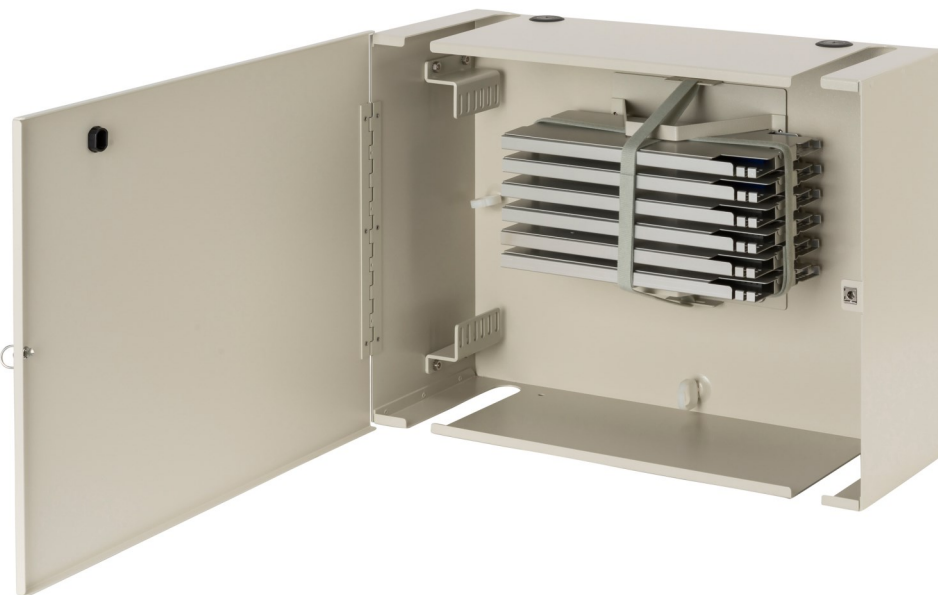

# FSO-144R

[www.centuryfiberoptics.com](http://www.centuryfiberoptics.com)

Material	Finish	Dimension	Weight (empty)
16 GA CRS	Dove Gray	14.1"L x 19"W x 7"D	22lbs
(2) 1 3/32" Diameter Cable Entry Holes (Top) Ring Cut Dimensions—1" W x 6.5"H			

Version	Max Adapter Plates	Max Splice Trays	Splice Tray Size
Splice (S)	0	12*	10" or 10" 0.5" Deep
*0.5" deep tray maximum is half that of the standard 10" tray			

All adapter plates, pigtails, splice trays and other accessories are sold separately