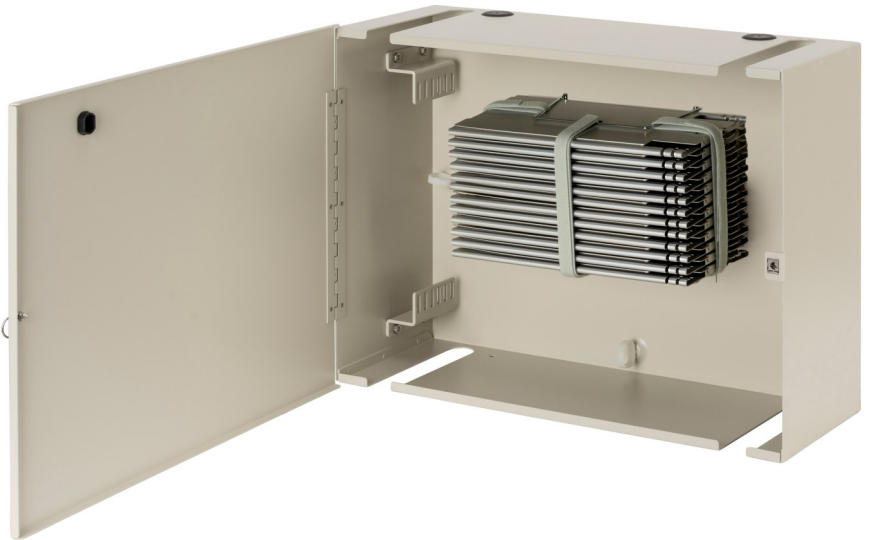

# FSO-144R

[www.centuryfiberoptics.com](http://www.centuryfiberoptics.com)

Material	Finish	Dimension	Weight (empty)
16 GA CRS	Dove Gray	14.1"L x 19"W x 7"D	22lbs
(2) 1 3/32" Diameter Cable Entry Holes (Top) Ring Cut Dimensions—1" W x 6.5"H			

Version	Max Adapter Plates	Max Splice Trays	Splice Tray Size
Splice (S)	0	12*	10" or 10" 0.5" Deep
*0.5" deep tray maximum is half that of the standard 10" tray			

All adapter plates, pigtails, splice trays and other accessories are sold separately